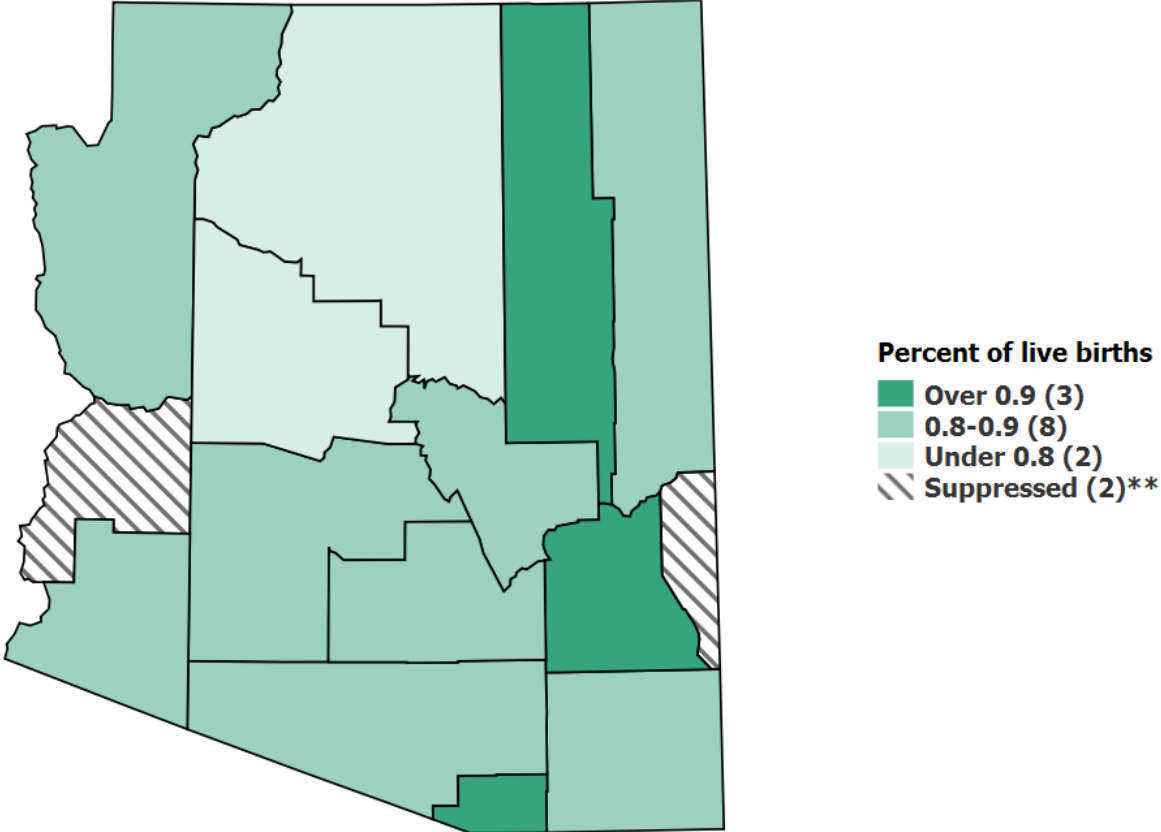

# VERY LOW BIRTHWEIGHT AMONG SINGLETON DELIVERIES

## Arizona, 2011-2014 Average

© 2021 March of Dimes Foundation. All rights reserved.

Very low birthweight is less than 1500 grams (3 1/3 pounds). \*\* Suppressed due to missing data or insufficient numbers.  
Source: National Center for Health Statistics, final natality data. Retrieved September 25, 2021, from [www.marchofdimes.org/peristats](http://www.marchofdimes.org/peristats).