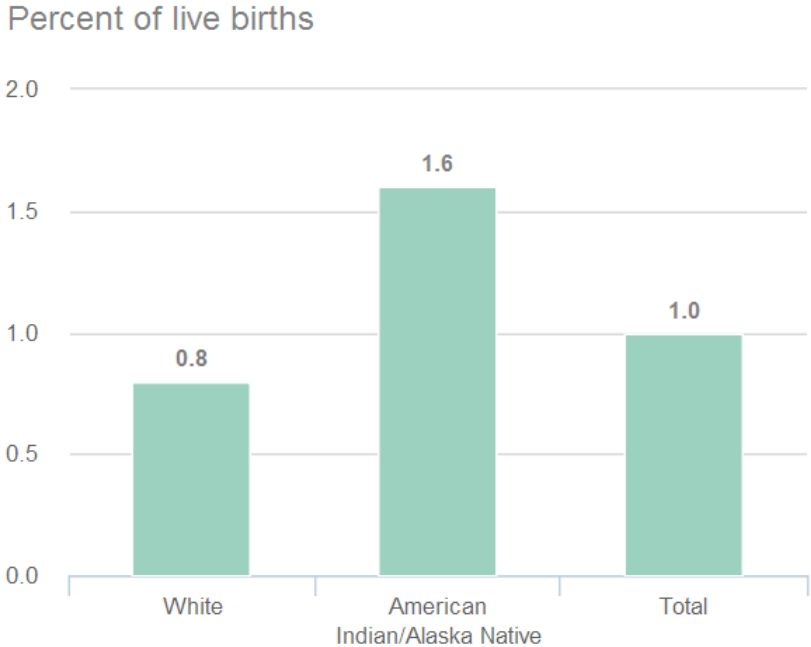

VERY LOW BIRTHWEIGHT BY RACE

Montana, 2017-2019 Average

Data only available for categories shown.

© 2021 March of Dimes Foundation. All rights reserved.

Very low birthweight is less than 1500 grams (3 1/3 pounds).
Source: National Center for Health Statistics, final natality data. Retrieved September 19, 2021, from www.marchofdimes.org/peristats.