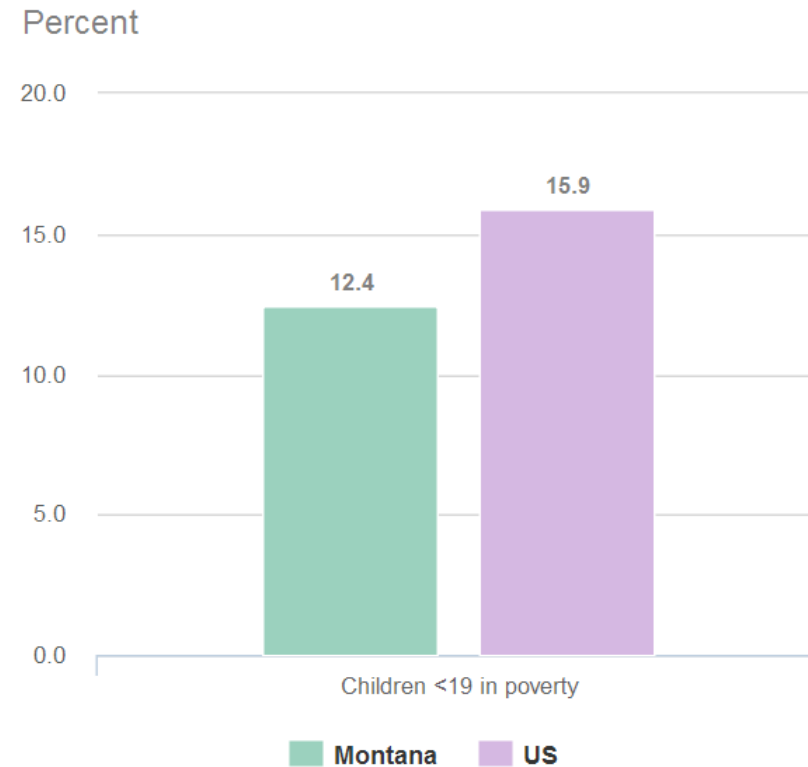

# CHILDREN <19 YEARS BELOW FEDERAL POVERTY LEVEL

## Montana and US, 2018-2020 Average

© 2021 March of Dimes Foundation. All rights reserved.

Population data through 2016 are reported for children less than 19 years of age; population data from 2017 through present are reported for children less than 20 years of age.