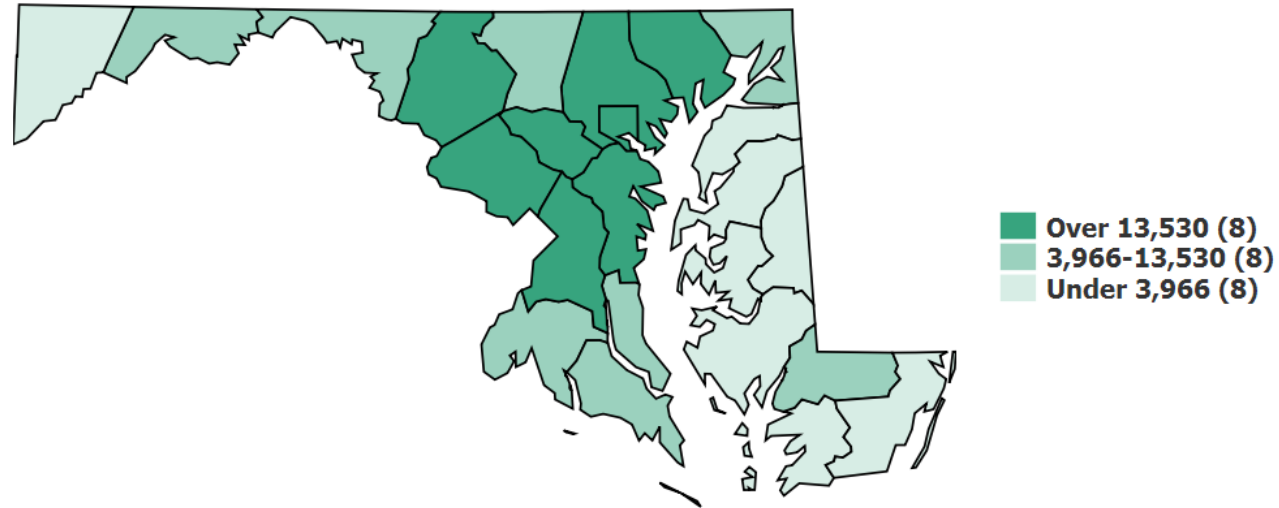

POPULATION OF CHILDREN < 20 YEARS

Maryland, 2019

© 2021 March of Dimes Foundation. All rights reserved.

Population data through 2016 are reported for children less than 19 years of age; population data from 2017 through present are reported for children less than 20 years of age.

Source: US Census Bureau. Population estimates based on bridged race categories released by the National Center for Health Statistics. Retrieved September 25, 2021, from www.marchofdimes.org/peristats.