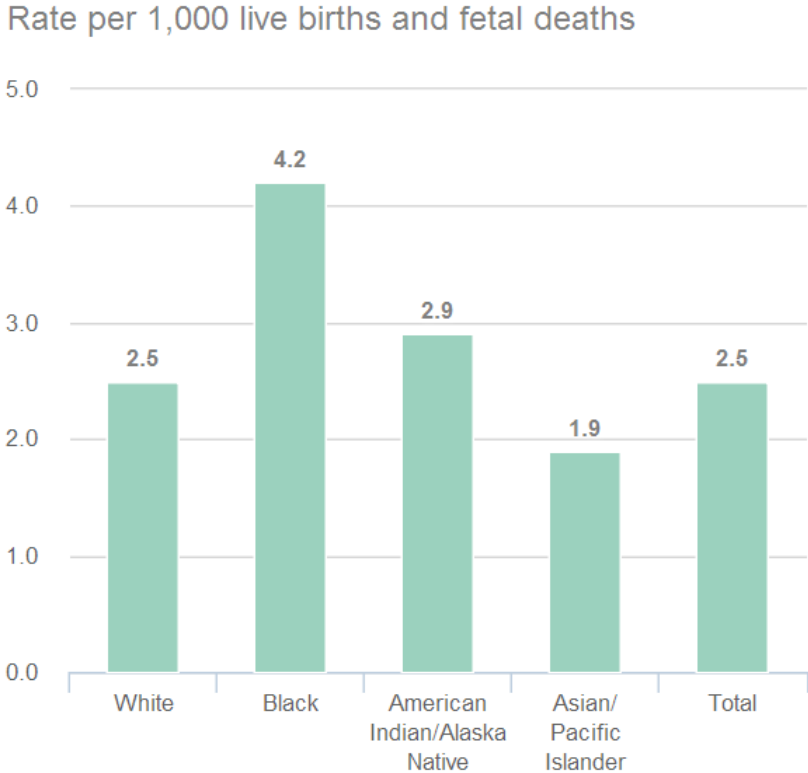

LATE FETAL MORTALITY RATES BY MATERNAL RACE

California, 2015-2017 Average

© 2021 March of Dimes Foundation. All rights reserved.

A late fetal death occurs at 28 weeks of gestation or more.
Source: National Center for Health Statistics, fetal mortality data. Retrieved July 30, 2021, from www.marchofdimes.org/peristats.